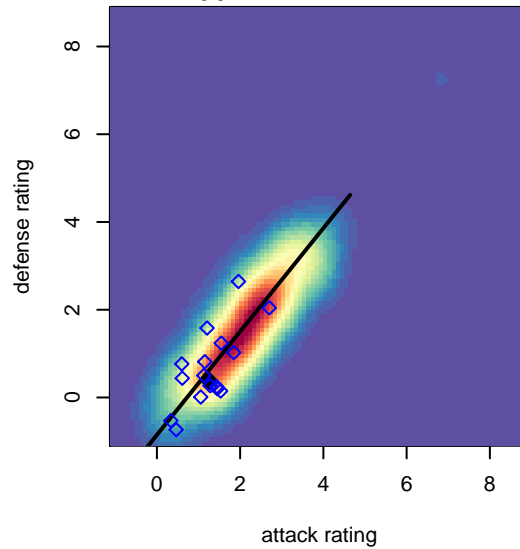

**attack and defense rating
relative to others at age
and all opponents in last 13 months**