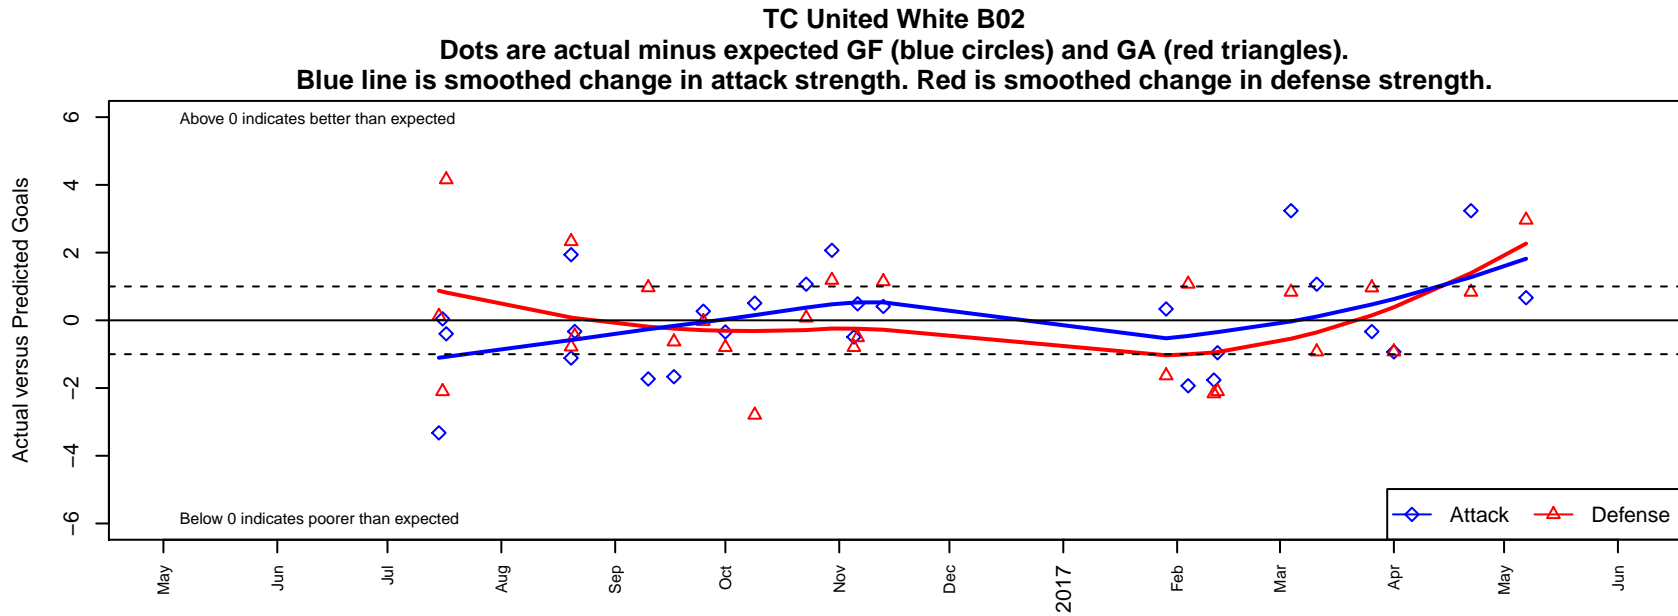

TC United White B02

Thurston County United
 Lacey, WA
 B02 total strength=1036
 attack=3.54 defense=1.45
 fall league = PSPL Copa U15
 spr league = Spr PSPL Copa U15
 notes= Ford 2016

alt names used:
 TC United B02 White
 TC United B02 White-FordNihipali
 TC United B02 White
 TC United B02 White-FordeNihipali/Ramos
 TC UNITED B02 WHITE-FORDENIHIPALI (W/
 TC United B02 White-FordeNihipali/Ramos

Venues played:
 2016 KITG BU15 Red
 2016 Xtreme Cup BU15
 2016 PSPL Copa U15
 2016 WA Cup HS Bronze U15
 2016 Spr PSPL Copa U15

**attack and defense variance (black dot)
relative to other teams
and top 10 in region**