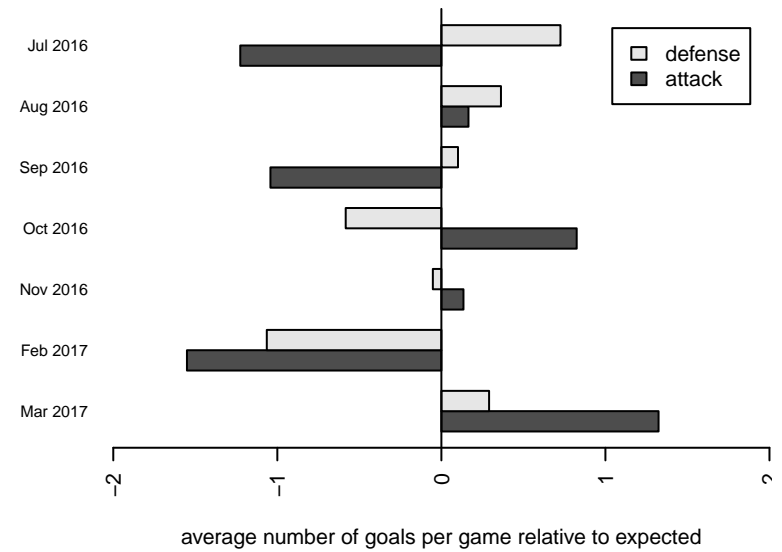

Performance relative to 13 month average