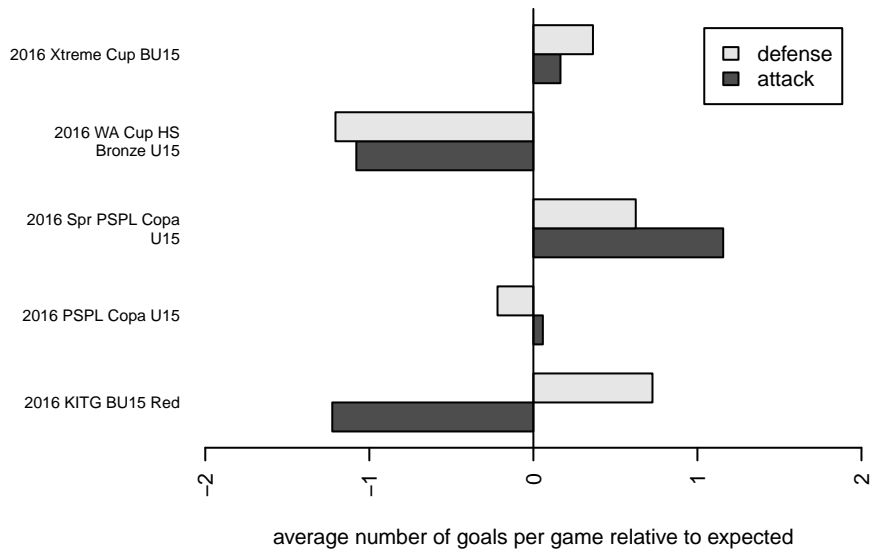

Performance relative to 13 month average