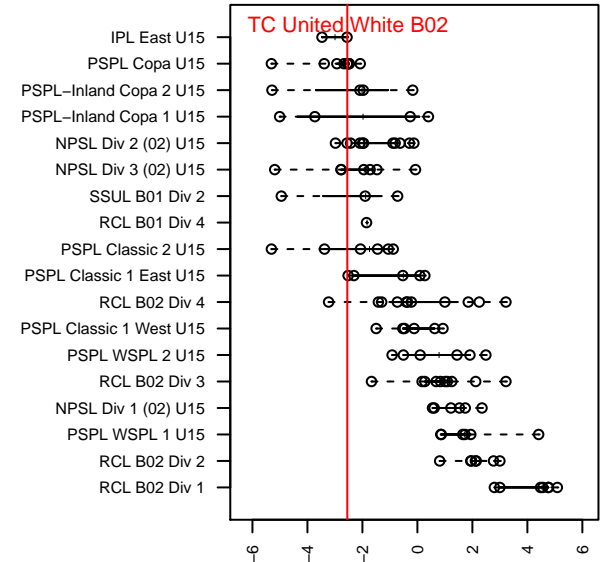

**attack and defense rating
relative to others at age
and all opponents in last 13 months**