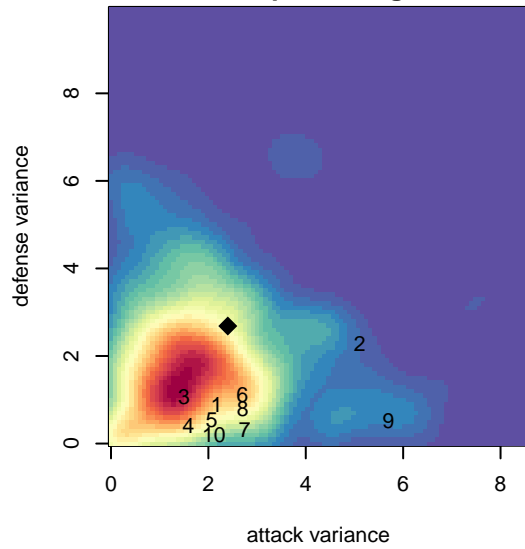

**attack and defense variance (black dot)
relative to other teams
and top 10 in region**